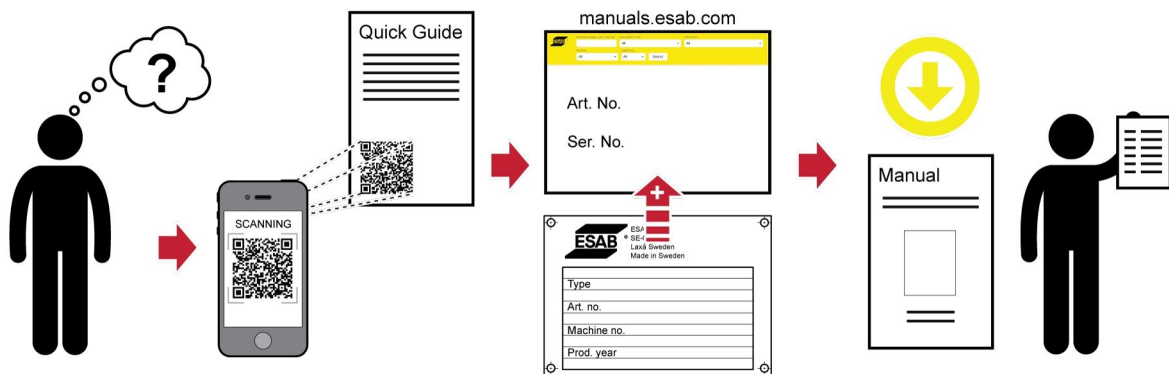

WE CARE ABOUT THE ENVIRONMENT
FIND YOUR MANUAL ONLINE
manuals.esab.com

For contact information visit esab.com

ESAB Group Inc, 2800 Airport Rd. Denton, TX 76207 USA, Telephone:1-800-426-1888
ESAB AB, Lindholmsallén 9, Box 8004, 402 77 Gothenburg, Sweden, Phone +46 (0) 31 50 90 00

manuals.esab.com